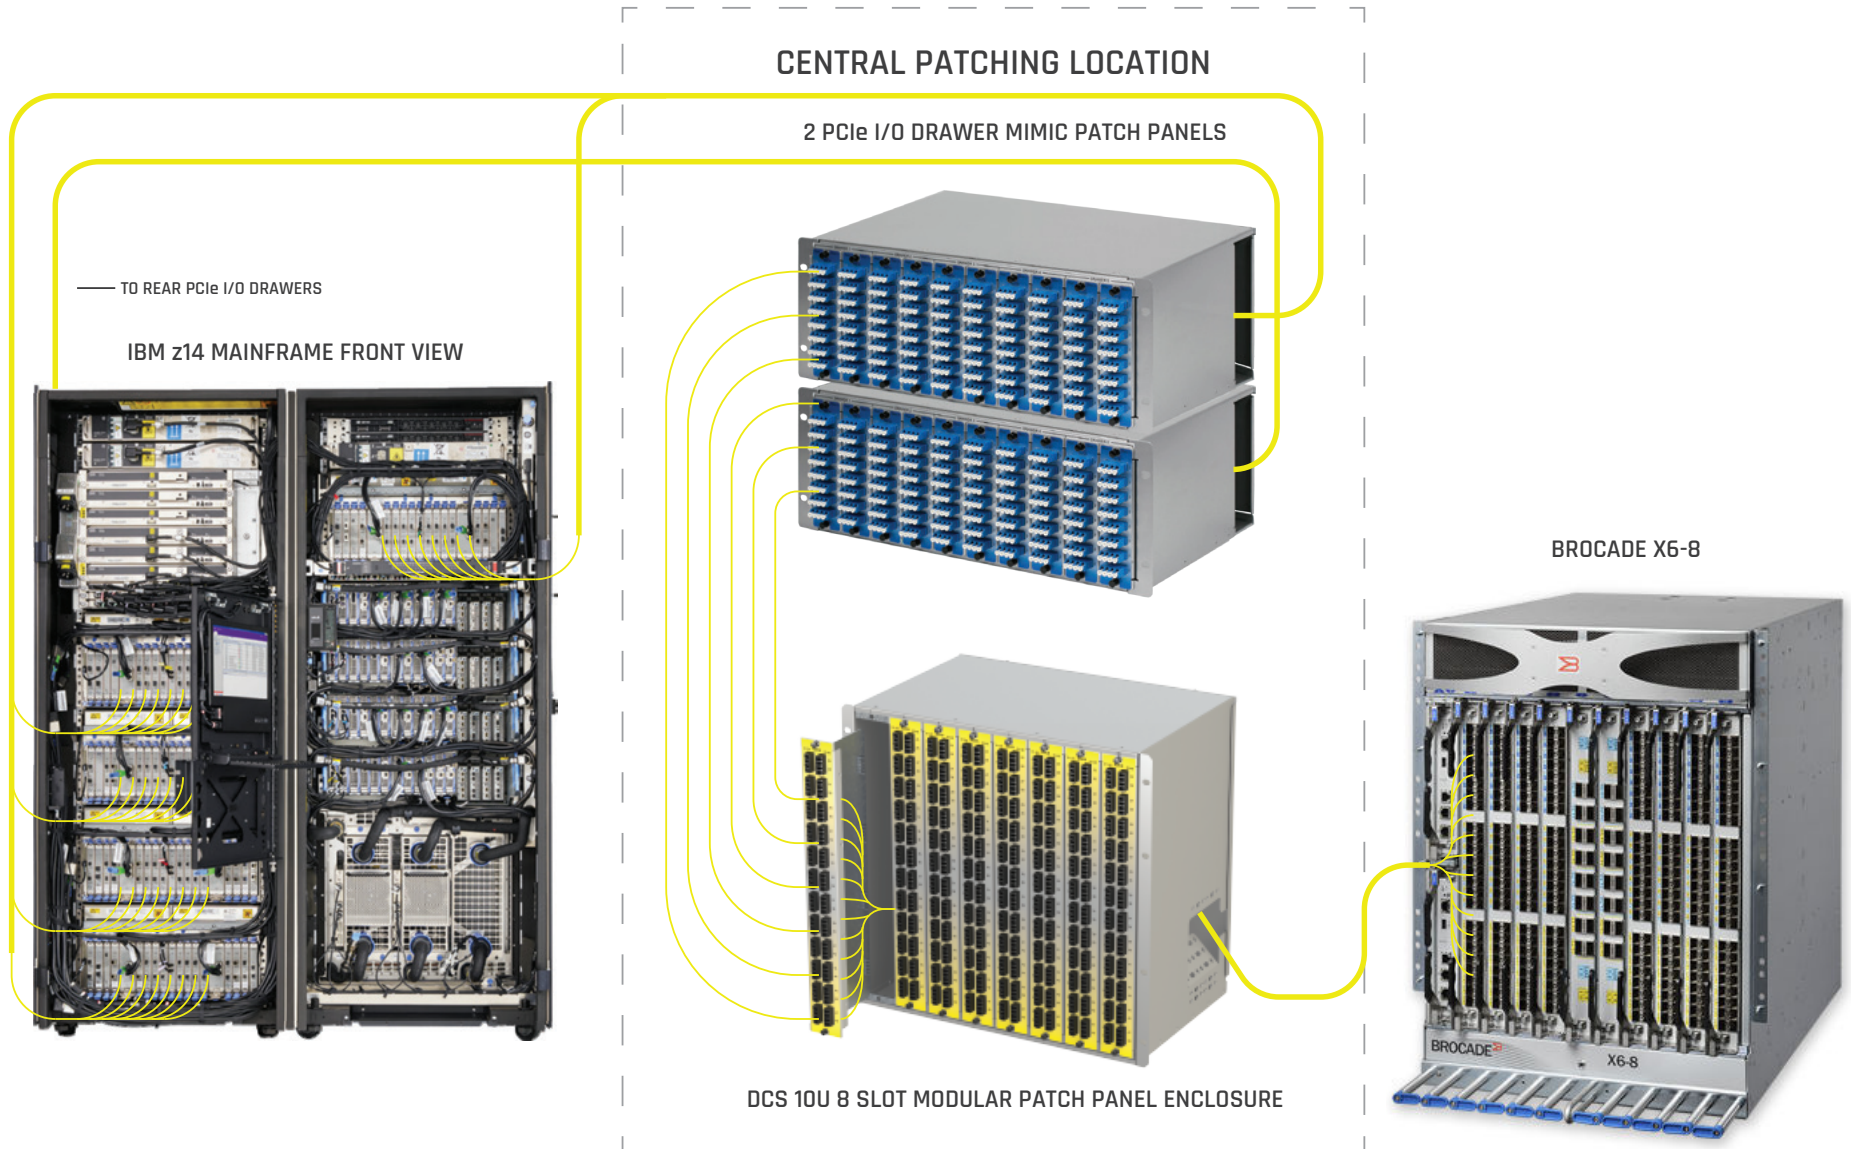

# IBM® z14 PCIe I/O DRAWER FIBER MANAGEMENT SOLUTION

FIND OUT HOW DCS' CONNECTIVITY SOLUTIONS CAN IMPROVE YOUR COMPANY'S PERFORMANCE.

972-620-4997 | 1881 Valley View Lane, Dallas, Texas 75234 | [salesupport@datacentersys.com](mailto:salesupport@datacentersys.com) | [datacentersys.com](http://datacentersys.com)