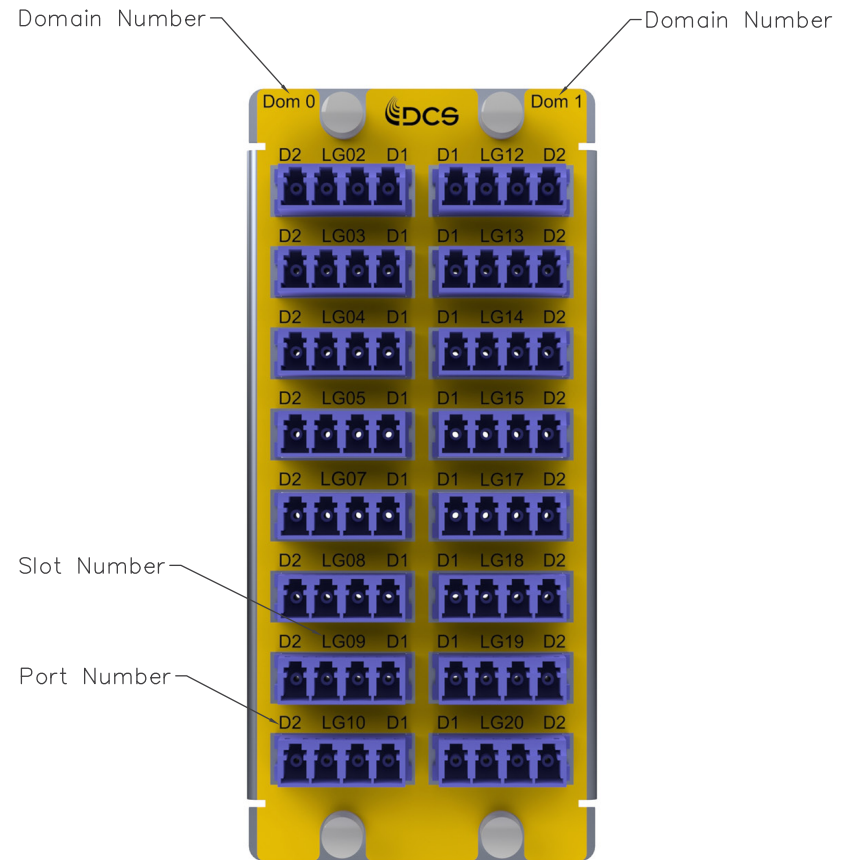

**ADAPTER PANEL WITH
PCHID PORT LABELING**

**ADAPTER PANEL WITH
PORT LABELING ONLY**

FIND OUT HOW DCS' CONNECTIVITY SOLUTIONS CAN IMPROVE YOUR COMPANY'S PERFORMANCE.

972-620-4997 | 1881 Valley View Lane, Dallas, Texas 75234 | salesupport@datacentersys.com | datacentersys.com