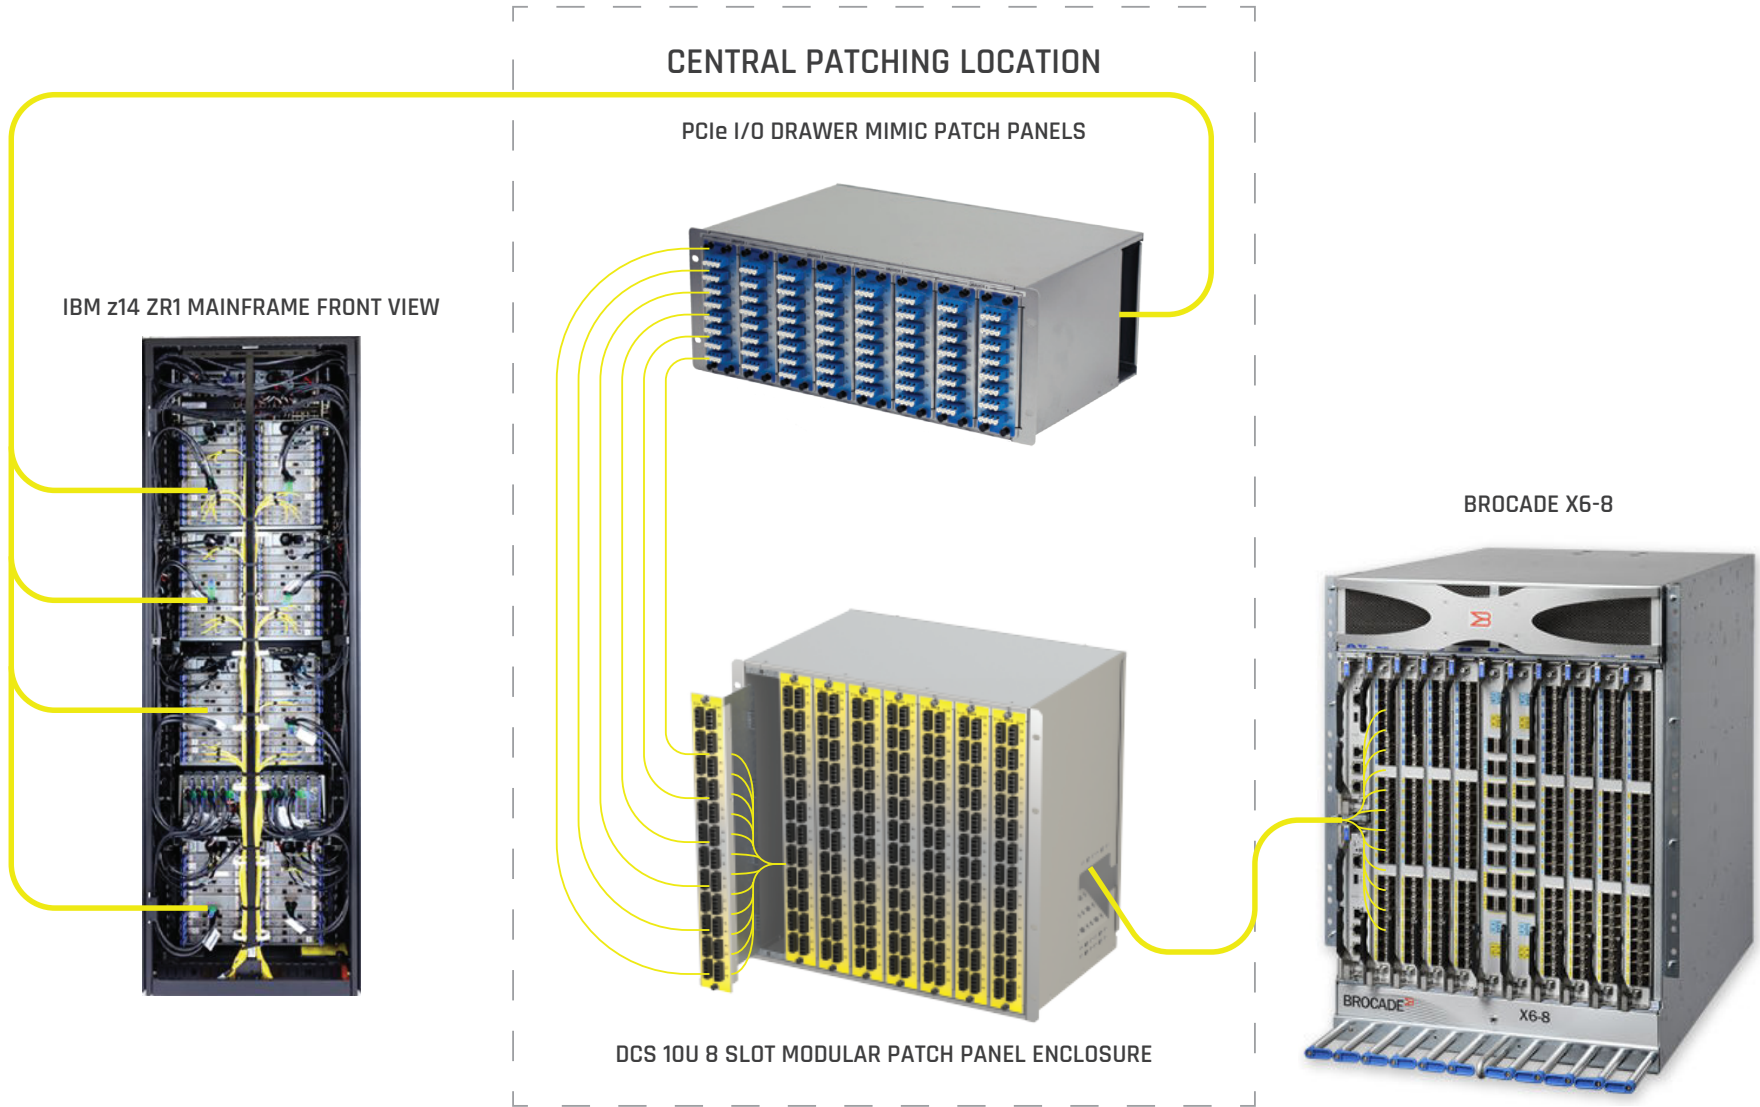

IBM® z14 ZR1 PCIe I/O DRAWER FIBER MANAGEMENT SOLUTION

FIND OUT HOW DCS' CONNECTIVITY SOLUTIONS CAN IMPROVE YOUR COMPANY'S PERFORMANCE.

972-620-4997 | 1881 Valley View Lane, Dallas, Texas 75234 | salesupport@datacentersys.com | datacentersys.com