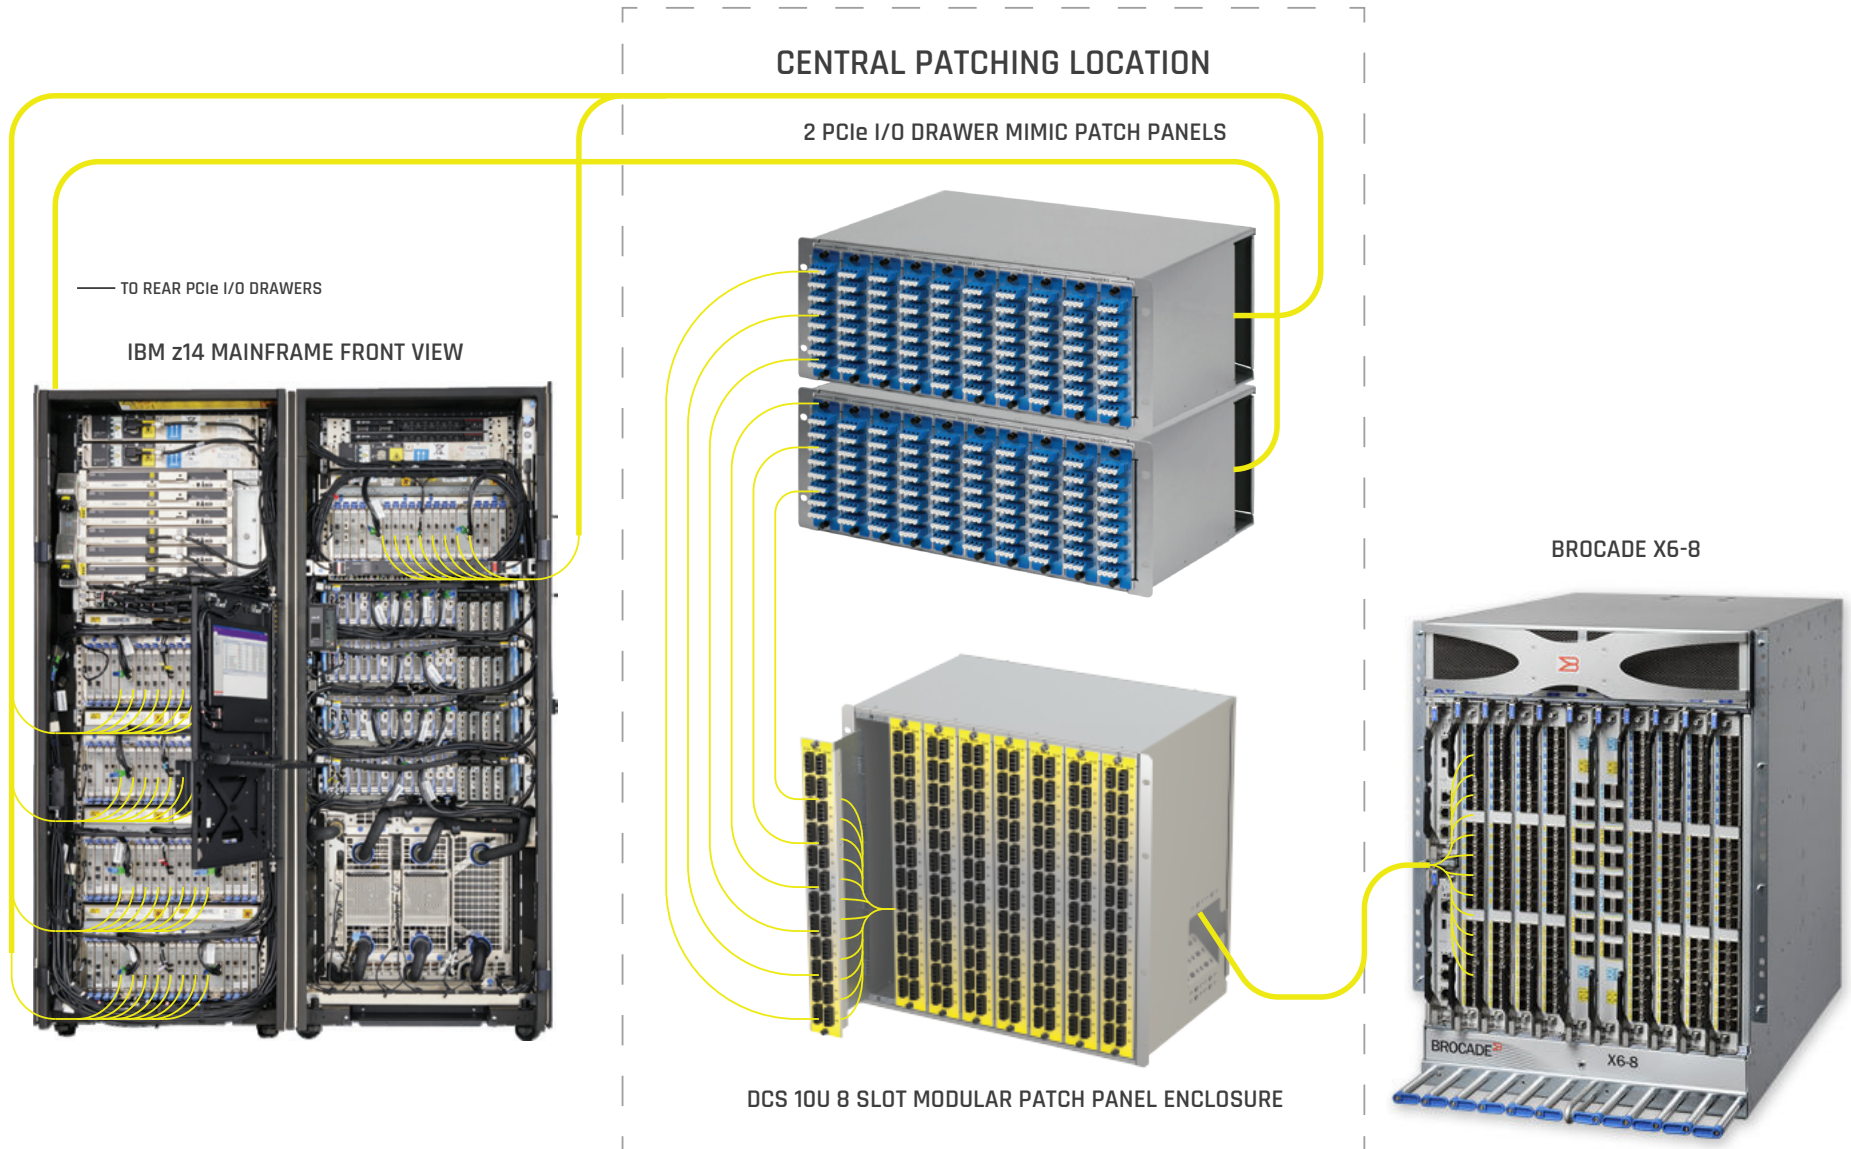

IBM® z14 PCIe I/O DRAWER FIBER MANAGEMENT SOLUTION

FIND OUT HOW DCS' CONNECTIVITY SOLUTIONS CAN IMPROVE YOUR COMPANY'S PERFORMANCE.

972-620-4997 | 1881 Valley View Lane, Dallas, Texas 75234 | salesupport@datacentersys.com | datacentersys.com