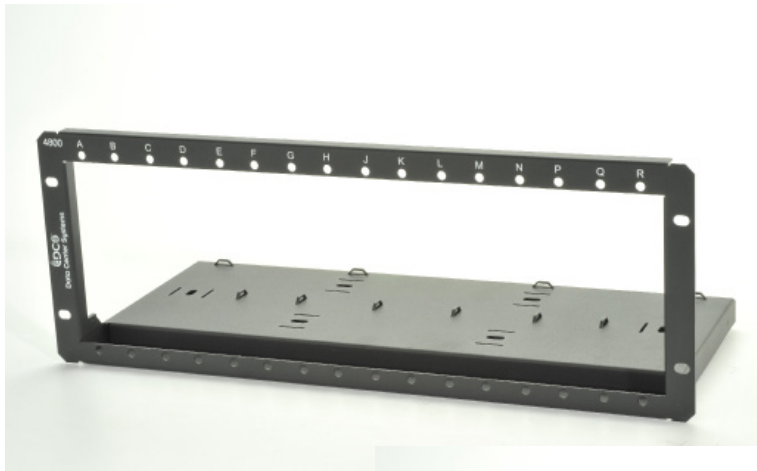

### DESCRIPTION

The 4U rack mountable shelf is designed to connect up to 192 channels. This shelf allows customers to add connectivity capacity in 12 or 24 channel increments. An open shelf on the rear allows easy access to the back of the couplers

### FEATURES / BENEFITS

- Houses up to 8 cassettes or coupler strips
- An open shelf on the rear allows easy access to the back of the couplers
- Bridge lances allow for ease of cable management
- Mounts in 19, 23 or 24 inch rack

### SPECIFICATIONS

Rack Size: 4U Height

Dimensions: (H x W x D) 6.97" x 19" x 7.25"

- Construction: High strength, lightweight aluminum

Houses up to [8] 4U Coupler Strips or Cassettes

Connector Type	Maximum Channel Count
MTP	576
LC	96 or 192
MTRJ	96 or 192
ESCON	48
SC	48