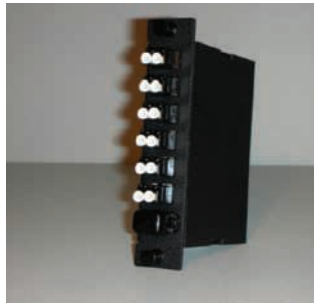

Description

This enclosure mounts inside the rear of the Sun/StorageTek SL8500 allowing for MTP trunks to enter from the bottom and Jumpers to exit through the top and onto their given tape drives. This scalable solution allows the user to install up to (12) 6 channel LC Cassettes with front MTP access as needed. A hinged door makes it easy to access the fiber terminal area and insures clean well organized fiber management when closed.

Features / Benefits

- Up to 72 LC channels
- Front MTP Access
- Houses (12) 6 channel Front MTP Cassettes
- Fiber management shelves
- Hinged door in front to cover fiber

Specifications

(W x H x D) 12.25" x 15.65" x 6"

6 channel LC Cassette
With front MTP access

SL8500 Modular Fiber Terminal

SL8500 rear view showing the Modular Fiber Terminal mounted inside Bay 3