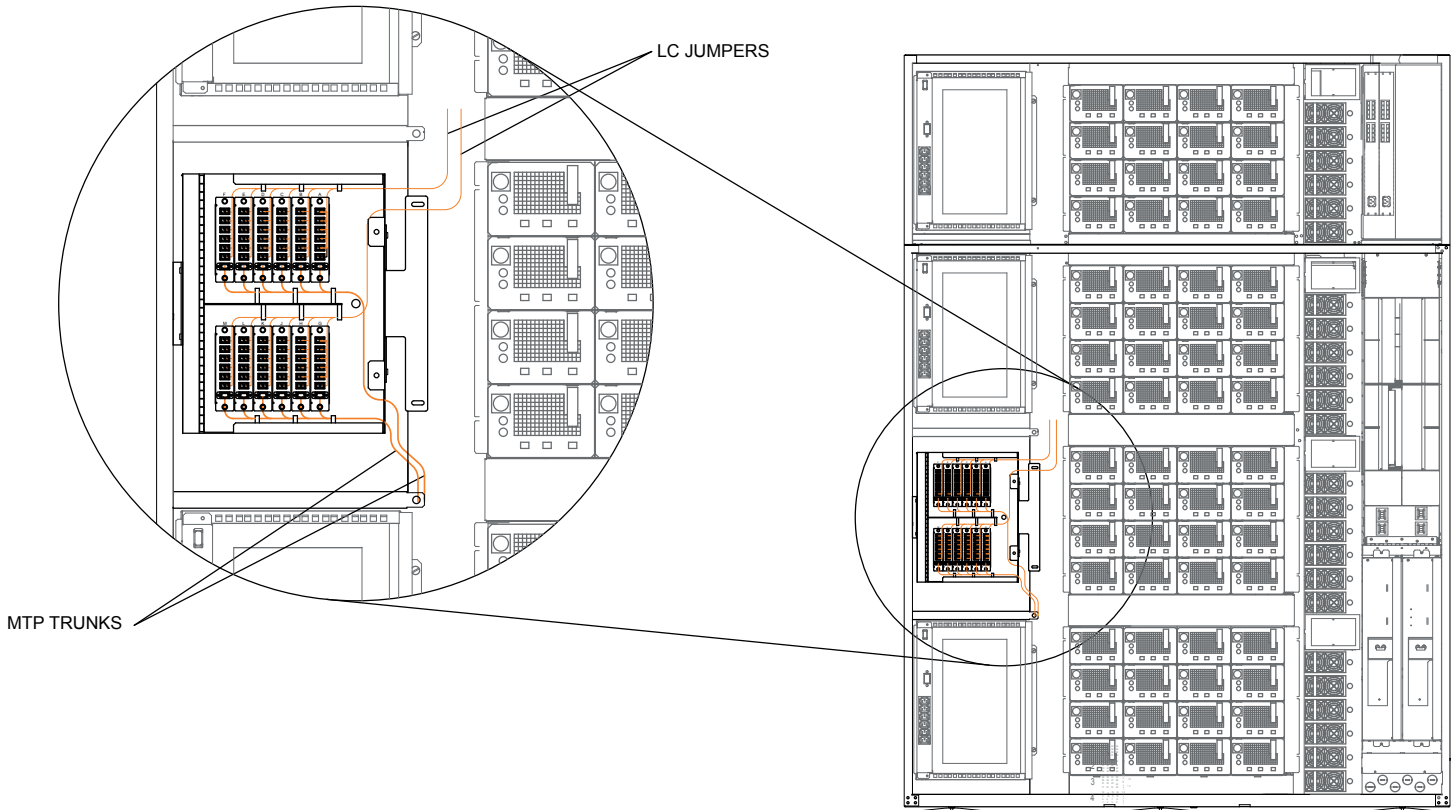

Description

This enclosure mounts inside the rear of the Sun/StorageTek SL8500 allowing for MTP trunks to enter from the bottom and Jumpers to exit through the top and onto their given tape drives. This scalable solution allows the user to install up to (12) 6 channel LC Cassettes with front MTP access as needed. A hinged door makes it easy to access the fiber terminal area and insures clean well organized fiber management when closed.

Features / Benefits

- Up to 72 LC channels
- Front MTP Access
- Houses (12) 6 channel Front MTP Cassettes
- Fiber management shelves
- Hinged door in front to cover fiber

Specifications

(W x H x D) 12.25" x 15.65" x 6"

6 channel LC Cassette
With front MTP access

SL8500 Modular Fiber Terminal

SL8500 rear view showing the Modular Fiber Terminal mounted inside Bay 3