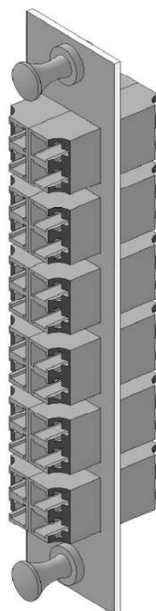

Description

Compact Panel Strips are used to populate the 1U Modular Patch Panel or the 4U 144 channel Modular enclosure. These panels can easily be swapped out when connector requirements change, leaving the existing trunk cable assemblies in place. Multiple connector styles to choose from offering complete design flexibility.

Features / Benefits

- 12 LC port capacity
- 6 LC port capacity
- 6 or 12 MTRJ port capacity
- 6 SC port capacity
- Snap on mounting for fast and easy installation and removal

Specifications

Specifications:

Dimensions: (H x W x D) 5.13" x 1.10" x 1.00"

Construction: High strength, lightweight aluminum

- Durable fine textured black powder coat finish

6 PORT SC PANEL STRIP

12 PORT LC PANEL STRIP

6 PORT LC PANEL STRIP