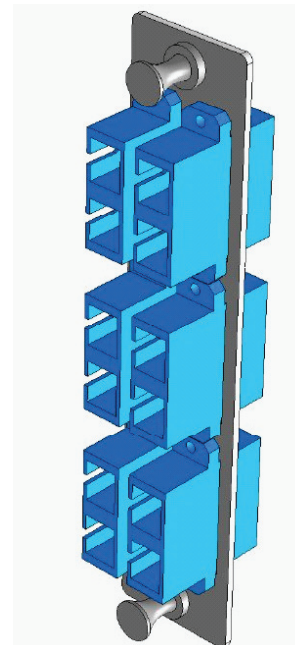

Description

Compact Panel Strips are used to populate the 1U Modular Patch Panel or the 4U 144 channel Modular enclosure. These panels can easily be swapped out when connector requirements change, leaving the existing trunk cable assemblies in place. Multiple connector styles to choose from offering complete design flexibility.

Features / Benefits

- 12 LC port capacity
- 6 LC port capacity
- 6 or 12 MTRJ port capacity
- 6 SC port capacity
- Snap on mounting for fast and easy installation and removal

Specifications

Specifications:

Dimensions: (H x W x D) 5.13" x 1.10" x 1.00"

Construction: High strength, lightweight aluminum

- Durable fine textured black powder coat finish

6 PORT SC PANEL STRIP

12 PORT LC PANEL STRIP

6 PORT LC PANEL STRIP