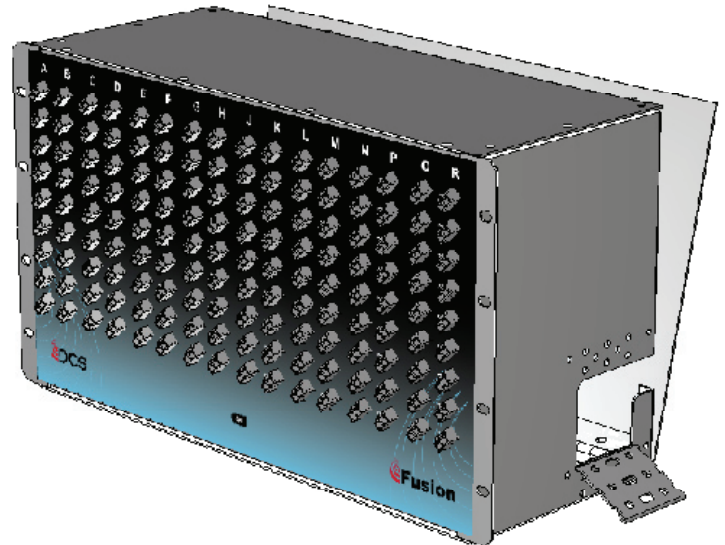

Description

The Fusion 6U rack mountable Patch Panels are fully loaded with couplers. A hinged door on the rear allows easy access to the back of the couplers. Angled cable brackets support fiber trunk entry from the sides of the enclosure. Panels are color coded to easily identify fiber type. A variety of connector types are offered to meet your specific requirements.

Features / Benefits

- Color coded to easily identify fiber type
- 144 LC port capacity
- 144 MTRJ port capacity
- 96 ESCON port capacity
- A hinged door on the rear allows easy access to the back of the couplers
- Angled cable brackets support fiber trunk
- Trunk entry on right and/or left side of enclosure
- Mounts in 19, 23 or 24 inch rack

Specifications

Rack Size: 6U Height

Dimensions: (H x W x D) 10.47" x 19" x 7.25"

- Construction: High strength, lightweight aluminum
- Durable fine textured black powder coat finish

6U 144 PORT PATCH PANEL