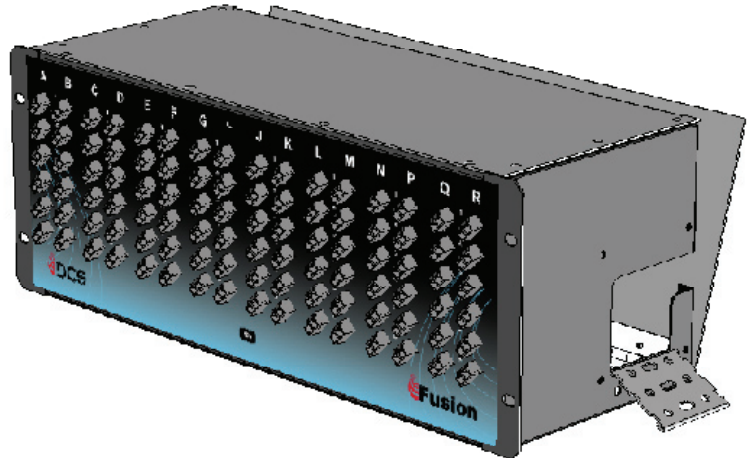

## Description

The Fusion 4U rack mountable Patch Panels are fully loaded with couplers. A hinged door on the rear allows easy access to the back of the couplers. Angled cable brackets support fiber trunk entry from the sides of the enclosure. Panels are color coded to easily identify fiber type. A variety of connector types are offered to meet your specific requirements.

## Features / Benefits

- Color coded to easily identify fiber type
- 96 LC port capacity
- 96 MTRJ port capacity
- 72 ESCON port capacity
- A hinged door on the rear allows easy access to the back of the couplers
- Angled cable brackets support fiber trunk
- Trunk entry on right and/or left side of enclosure

## Specifications

- Rack Size: 4U Height  
Dimensions: (H x W x D) 6.97" x 19" x 7.25"  
• Construction: High strength, lightweight aluminum  
• Durable fine textured black powder coat finish

4U 96 PORT PATCH PANEL

4U 96 PORT PATCH PANEL (REAR VIEW)