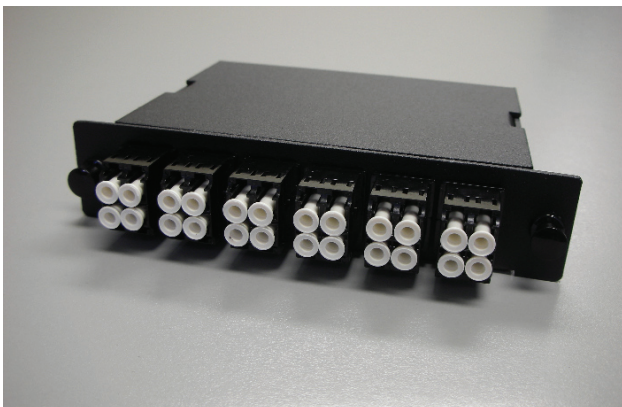

## Description

This 4U rack mountable enclosure houses a retractable modular shelf that can mount up to twelve compact cassettes or panel strips. The back of the shelf has multiple bridge lances for securing excess cable. A hinged transparent plexi-glass door is on the front to protect the fiber and present a clean well organized patch panel.

## Features / Benefits

- Color coded to easily identify fiber type
- 144 LC or MTRJ port capacity
- 72 SC port capacity
- A hinged door on the rear allows easy access to the back of the couplers
- Retractable Shelf for ease of connectivity
- Trunk entry on right and/or left side of enclosure
- Front cable management with plexi-glass door

## Specifications

Rack Size: 4U Height

Dimensions: (H x W x D) 7.00" x 17" x 19"

12 CHANNEL COMPACT CASSETTE

4U ENCLOSURE WITH PLEXI-GLASS DOOR