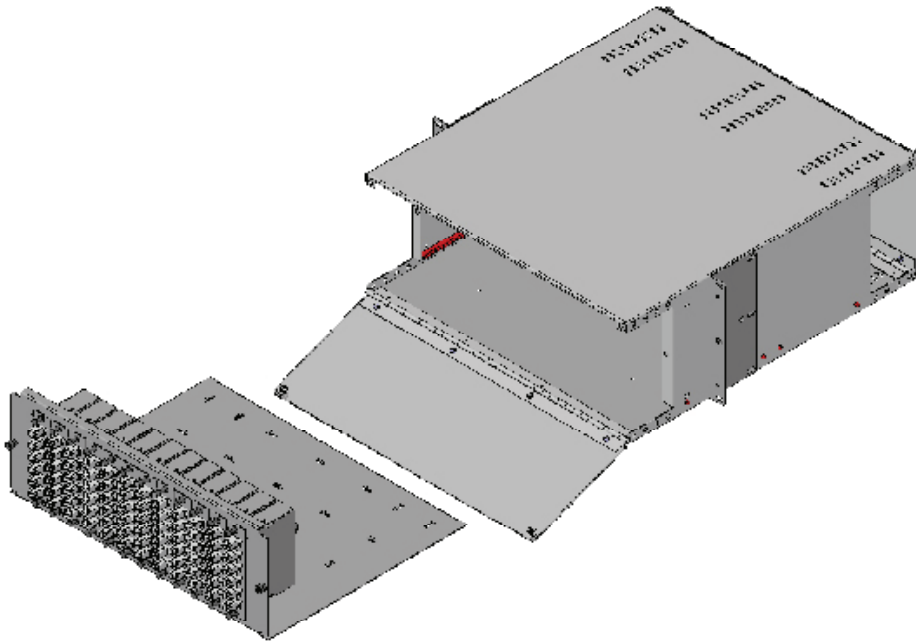

4U ENCLOSURE SHOWING RETRACTABLE SHELF

## Description

This 4U rack mountable enclosure houses a retractable modular shelf that can mount up to twelve compact cassettes or panel strips. The back of the shelf has multiple bridge lances for securing excess cable. A hinged transparent plexi-glass door is on the front to protect the fiber and present a clean well organized patch panel.

## Features / Benefits

- Color coded to easily identify fiber type
- 144 LC or MTRJ port capacity
- 72 SC port capacity
- A hinged door on the rear allows easy access to the back of the couplers
- Retractable Shelf for ease of connectivity
- Trunk entry on right and/or left side of enclosure
- Front cable management with plexi-glass door

## Specifications

Rack Size: 4U Height

Dimensions: (H x W x D) 7.00" x 17" x 19"

12 CHANNEL COMPACT CASSETTE

4U ENCLOSURE WITH PLEXI-GLASS DOOR