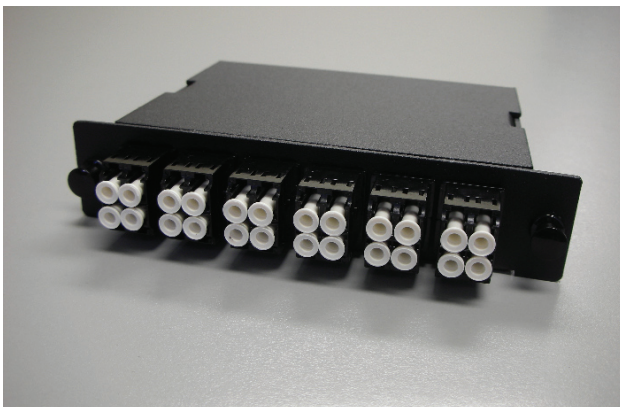

2U ENCLOSURE SHOWING RETRACTABLE SHELF

Description

This 2U rack mountable enclosure houses a retractable modular shelf that can mount up to six compact cassettes or panel strips. The back of the shelf has multiple bridge lances for securing excess cable. A hinged transparent plexi-glass door is on the front to protect the fiber and present a clean well organized patch panel.

Features / Benefits

- Color coded to easily identify fiber type
- 72 LC or MTRJ port capacity
- 36 SC port capacity
- A hinged door on the rear allows easy access to the back of the couplers
- Retractable Shelf for ease of connectivity
- Trunk entry on right and/or left side of enclosure
- Front cable management with plexi-glass door

Specifications

Rack Size: 2U Height

Dimensions: (H x W x D) 3.405" x 17" x 19"

- Construction: High strength, lightweight aluminum

12 CHANNEL COMPACT CASSETTE

2U ENCLOSURE WITH PLEXI-GLASS DOOR