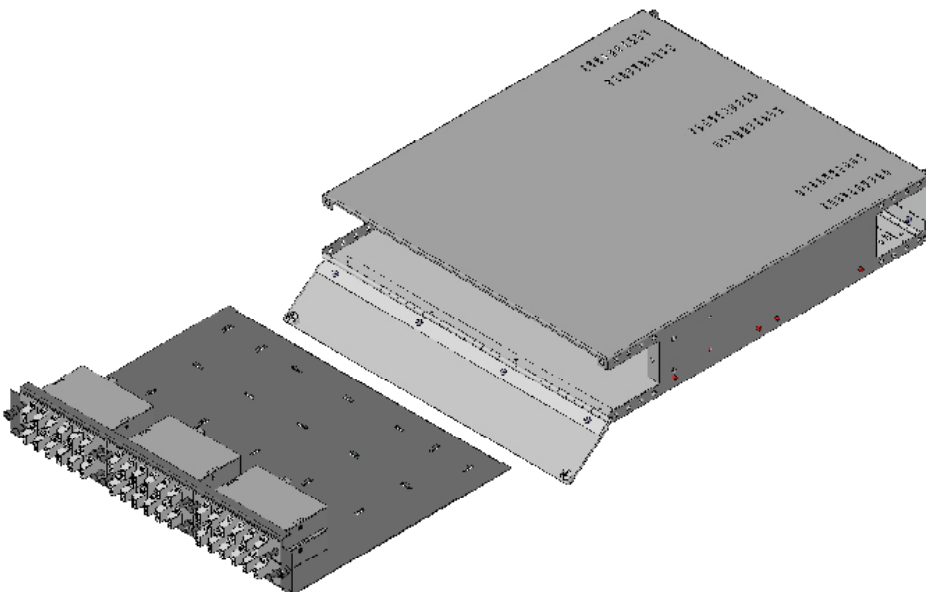

2U ENCLOSURE SHOWING RETRACTABLE SHELF

Description

This 2U rack mountable enclosure houses a retractable modular shelf that can mount up to six compact cassettes or panel strips. The back of the shelf has multiple bridge lances for securing excess cable. A hinged transparent plexi-glass door is on the front to protect the fiber and present a clean well organized patch panel.

Features / Benefits

- Color coded to easily identify fiber type
- 72 LC or MTRJ port capacity
- 36 SC port capacity
- A hinged door on the rear allows easy access to the back of the couplers
- Retractable Shelf for ease of connectivity
- Trunk entry on right and/or left side of enclosure
- Front cable management with plexi-glass door

Specifications

Rack Size: 2U Height

Dimensions: (H x W x D) 3.405" x 17" x 19"

- Construction: High strength, lightweight aluminum

12 CHANNEL COMPACT CASSETTE

2U ENCLOSURE WITH PLEXI-GLASS DOOR